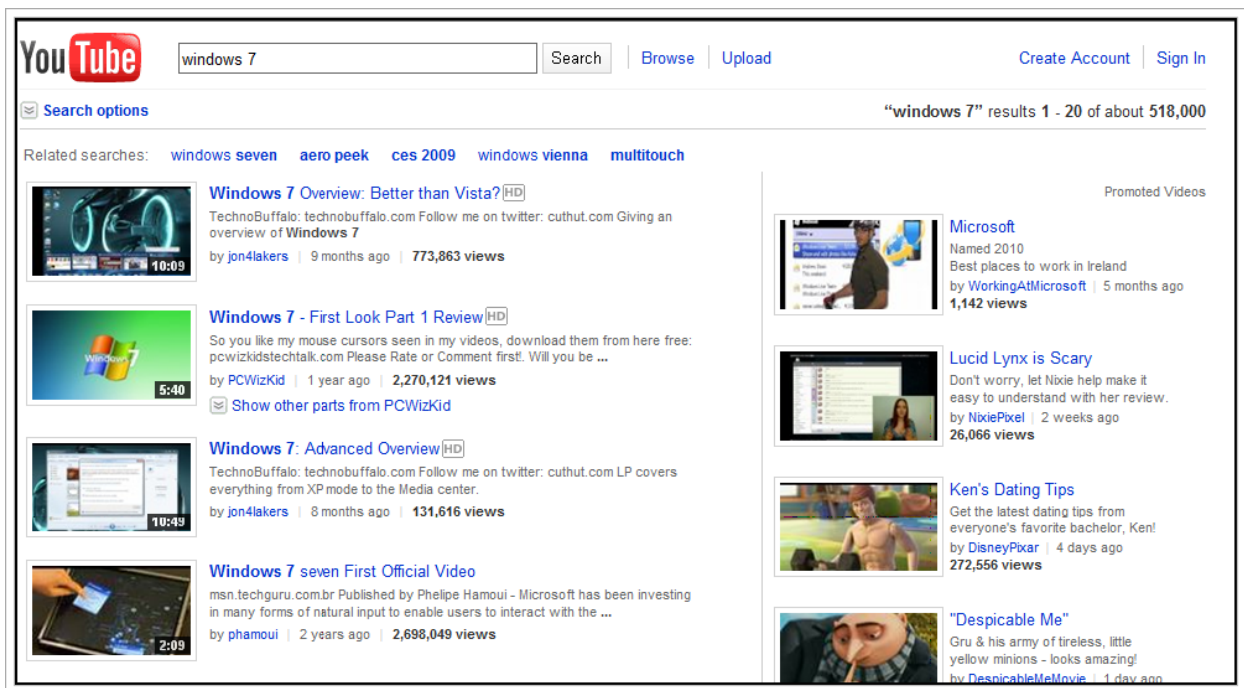

Search instructions

1. At the top of You Tube home page there is a search engine

2. When you start to type the topic you are looking for, a drop down list appears similar to a Google Search.

3. You can select one on the list (like Windows 7) and it will immediately show the videos. Or you type your own Topic and hit your Enter button or click on the Search button.

- You can scroll down to the bottom of the screen and you will see how many pages of Videos as the result of the search.

- Continue to change the topic to find what you are looking for. When you click on a video it changes the page and run it quickly. You have options when the Video is displayed as shown below.