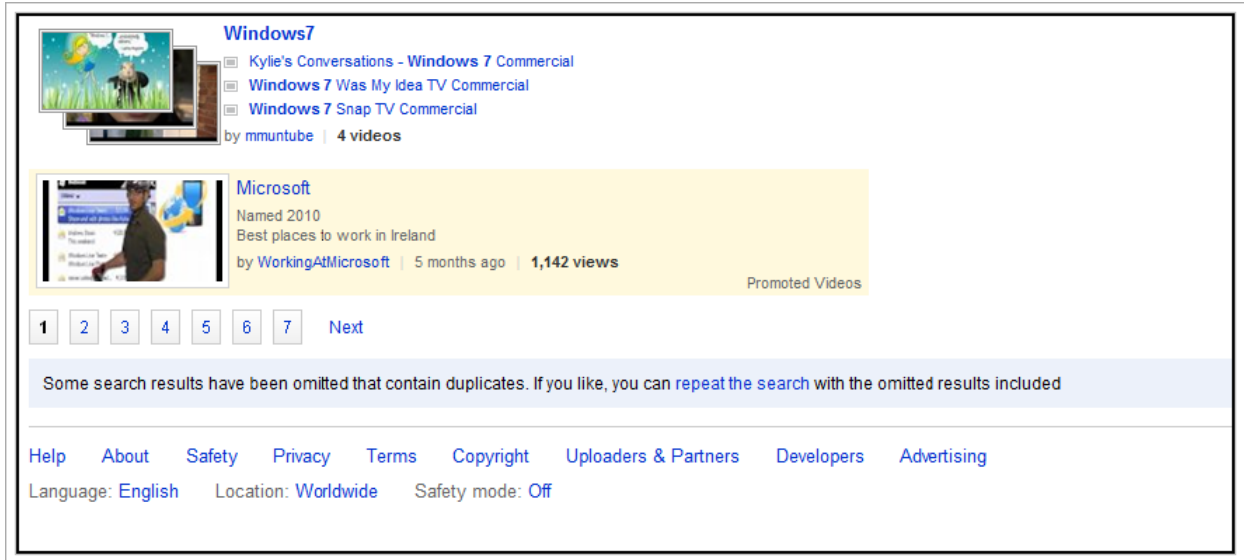

1. You can scroll down to the bottom of the screen and you will see how many pages of Videos as the result of the search.