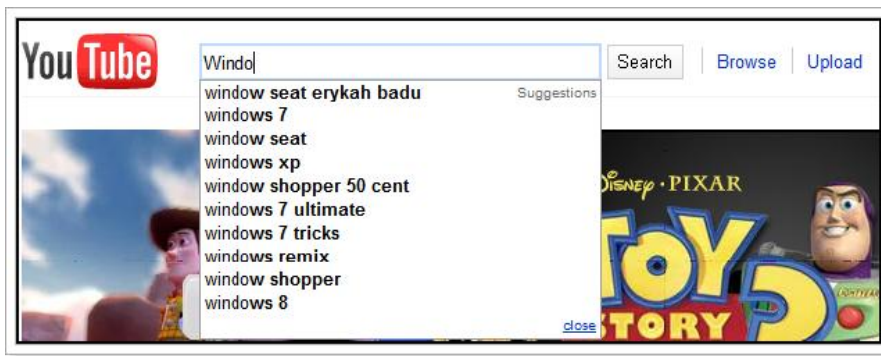

Search instructions

1. At the top of You Tube home page there is a search engine

2. When you start to type the topic you are looking for, a drop down list appears similar to a Google Search.

3. You can select one on the list (like Windows 7) and it will immediately show the videos. Or you type your own Topic and hit your Enter button or click on the Search button.

- You can scroll down to the bottom of the screen and you will see how many pages of Videos as the result of the search.

- Continue to change the topic to find what you are looking for. When you click on a video it changes the page and run it quickly. You have options when the Video is displayed as shown below.